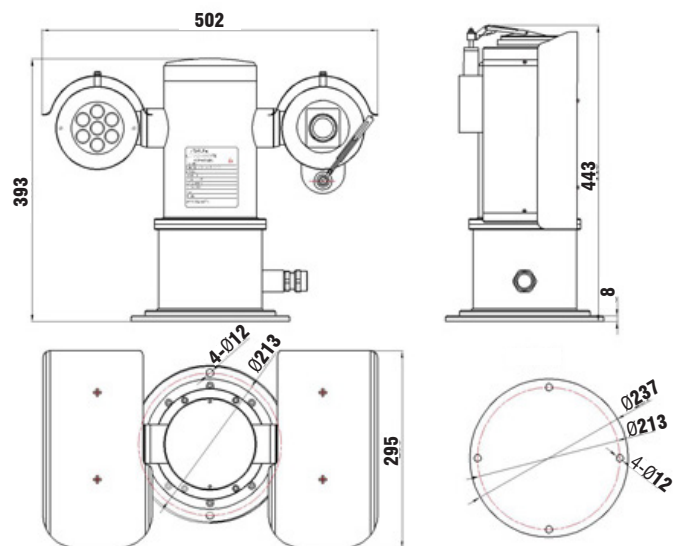

Features

- 316L Stainless steel (Also available in 304 SS)
- 38X Optical Zoom
- Starlight illumination
- Accurate and fast focusing
- Smart IR, up to 250m (820ft) IR distance
- Optical glass window with higher light transmittance
- IR anti-reflection window to increase the infrared transmittance
- 4 Megapixel image
- Ultra 265, H.265, H.264, MJPEG
- Triple streams
- Customized OSD
- ONVIF Conformance
- PoE++ (IEEE 802.3bt)

HOUSING					
Certificate Mark	ExdIIc T6 GB/DIP A20 TA, T6				
Certificate No	CNEx13.3111				
Standards	Q/320412 ZAF047-2013				
MECHANICAL					
Housing	Stainless steel 316L (Also available in 304 SS)				
IP	IP68				
Cable Thread Hole	1pcs G3/4 or NPT3/4				
Wiper	Yes				
AMBIENT					
Ambient Temperature	-25°C to +60°C				
Air Pressure	80Kpa to 106Kpa				
Relative Humidity	≤95% (no condensation)				
ELECTRICAL					
Voltage	AC85V~AC265V or DC24V or AC24V				
Power	50W /70W (with thermostat)				
LIGHTS					
Light distance	100m				
Light Control	Supported				
GENERAL					
Cable	Integrated cable				
Dimensions (LxWxH)	502 x 292 x 443 mm / 19.8" x 11.5" x 17.4" in.				
Weight	24.5kg [54 lbs]				
Mounted	Wall, Pole				
CAMERA					
Sensor	1/1.8", 4.0 megapixel, progressive scan, CMOS				
Lens	5.7 ~ 216.6mm, AF automatic focusing and motorized zoom lens				
Digital Zoom	16				
Optical Zoom	38				
DORI Distance	Lens (mm)	Detect (m)	Observe (m)	Recognize (m)	Identify (m)
	5.7	97.5	39	19.5	9.8
	216.6	3030	1212	606	303
Angle of View (H)	58.5° ~ 2.1°				
Angle of View (V)	34.9° ~ 1.2°				
Angle of View (O)	72.0° ~ 2.5°				
Shutter	Auto/Manual; shutter time: 1 ~ 1/100000s				
Minimum Illumination	Color: 0.0005Lux (F1.3, AGC ON) 0Lux with IR				
Iris	Auto/Manual; F1.3 ~ F4.6				
Day/Night	IR-cut filter with auto switch (ICR)				
Digital noise reduction	2D/3D DNR				
S/N	>55dB				

Dimensions

ATEX Markings Breakdown