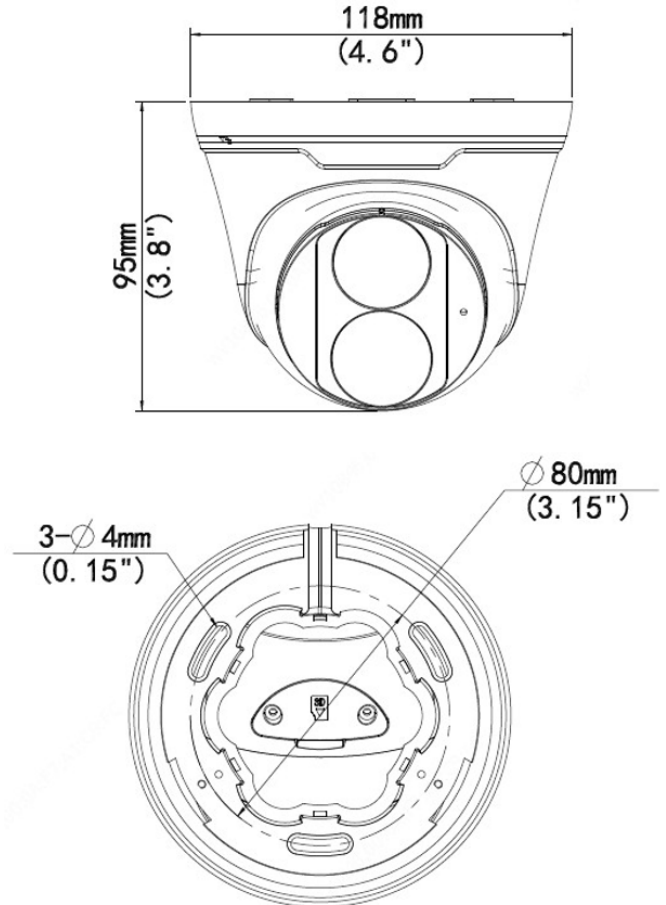

### Features

- High quality image with 5MP, 1/2.7" CMOS sensor
- 5MP (2880 x 1620)@ 25/20fps; 4MP (2560 x 1440)@ 25/20fps; 3MP (2304 x 1296) @30/25fps; 2MP (1920 x 1080) @30/25fps
- Ultra 265, H.265, H.264, MJPEG
- High image quality in low illumination environment
- 120dB true WDR technology enables clear image in strong light scene
- Support 9:16 Corridor Mode
- Built-in Mic
- Smart IR, up to 30m (98ft) IR distance
- Supports 256G Micro SD card
- IP67 protection
- Support PoE power supply
- 3-Axis

STORAGE	
Edge Storage	Micro SD, up to 256GB
Network Storage	ANR, NAS(NFS)
AUDIO	
Audio Compression	G.711
Suppression	Supported
Sampling Rate	8KHZ
NETWORK	
Protocols	IPv4, IGMP, ICMP, ARP, TCP, UDP, DHCP, RTP, RTSP, RTCP, RTMP, DNS, DDNS, NTP, FTP, UPnP, HTTP, HTTPS, SMTP, SSL, 802.1x, SNMP
Compatible Integration	ONVIF (Profile S, Profile G, Profile T), API
Client	2M Guard
Web Browser	Plug-in required live view: IE9+, Chrome 41 and below, Firefox 52 and below Plug-in free live view: Chrome 57.0+, Firefox 58.0+, Edge 16+, Safari 11+
INTERFACE	
Network	10/100M Base-TX Ethernet
Built-in Mic	Supported
CERTIFICATIONS	
Certifications	CE: EN 60950-1, FCC: FCC Part 15
GENERAL	
Power	DC 12V±25%, PoE (IEEE 802.3af) Power consumption: Max 6.0W
Dimensions (Ø x H)	Φ118 x 95mm (Φ4.6" x 3.8")
Net Weight	0.35kg (0.77lb)
Material	Metal + Plastic
Working Environment	-30°C ~ 60°C (-22°F ~ 140°F), Humidity: ≤95% RH (non-condensing)
Storage Environment	-30°C ~ 60°C (-22°F ~ 140°F), Humidity: ≤95% RH (non-condensing)
Surge Protection	4KV
Ingress Protection	IP67
Reset Button	N/A

## Dimensions

*x Product specifications and availability are subject to change without notice.*