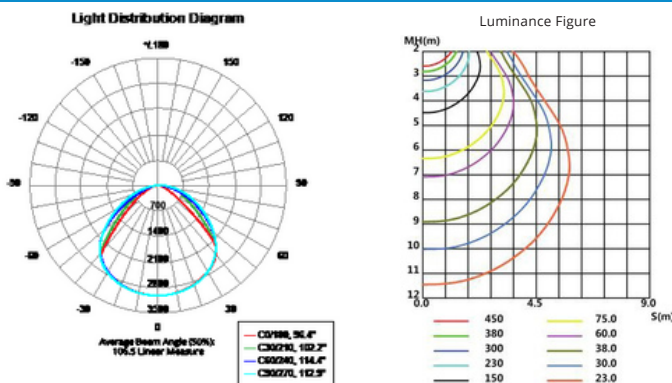

### Light Distribution

#### GENERAL SPECIFICATIONS

<b>Input Voltage</b>	AC 100-240V
<b>Lamp Power</b>	150W
<b>Luminous Efficacy</b>	120 lm/W
<b>Color Rendering Index</b>	75 Ra
<b>Lamp Luminous Flux</b>	1200 lm
<b>IP Rating</b>	IP66
<b>Working Lifetime</b>	100,000 hrs
<b>Working Temperature</b>	-30~60°C / -22~140°F
<b>Certification</b>	CCC, ce, EMC, FCC, LVD, RoHS, Saa
<b>Light Source</b>	LED
<b>Driver</b>	DONE / O-srams
<b>Warranty</b>	3 Years / 5 Years
<b>Explosion-Proof Grade</b>	Ex d IIC T6
<b>Certificates</b>	ATEX, CE, ROHS
<b>Dimensions</b>	395 x 350 x 215 mm / 15.6" x 13.8" x 8.5" in
<b>Weight</b>	1 kg / 2.2 lbs
<b>Selling Units</b>	Multiple of 4
<b>Package Size</b>	40 x 35 x 22 cm / 15.7" x 13.8" x 8.7" in

### Dimensions